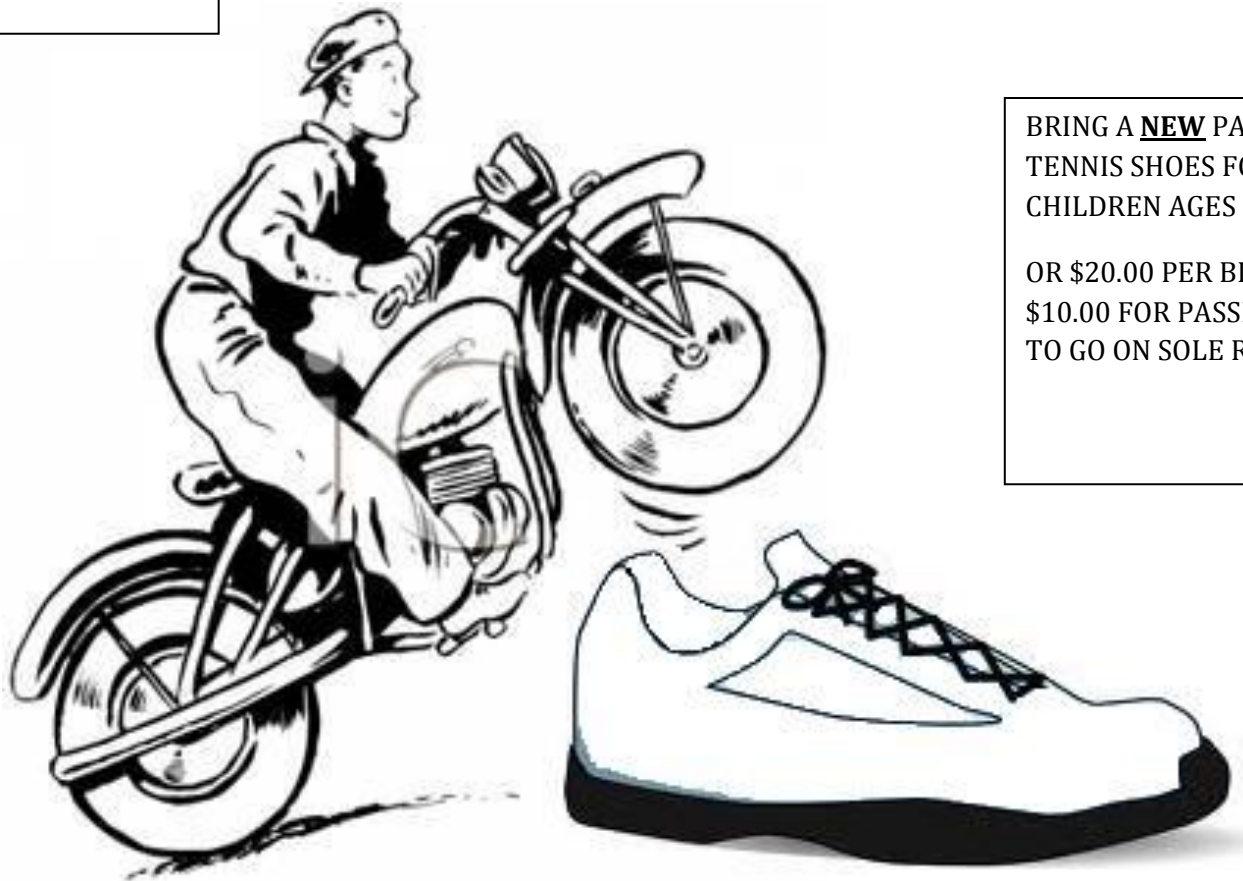

# SOLE RUN 2012 1st ANNUAL

THIS RUN IS FOR CHILDREN  
THAT CAN NOT AFFORD SCHOOL  
SHOES. CHECK OUT THE WEBSITE  
TO LEARN MORE!!

[www.solemission.org](http://www.solemission.org)

APRIL 28, 2012

KSU @ 10:00AM

AT CHURCH LOCATION  
BELOW.

*BIKERS HELPING  
OUT OUR FUTURE  
BIKERS*

BRING A **NEW** PAIR OF  
TENNIS SHOES FOR  
CHILDREN AGES 6-17

OR \$20.00 PER BIKE AND  
\$10.00 FOR PASSENGER  
TO GO ON SOLE RUN.

MORE INFO CALL: ROY BLALOCK

713-598-6141

SPONSORED BY:

Lifestyle Community Church 16755 Highway 105 East

Cut and Shoot, TX 77306

Duane Hamilton, Lead Pastor